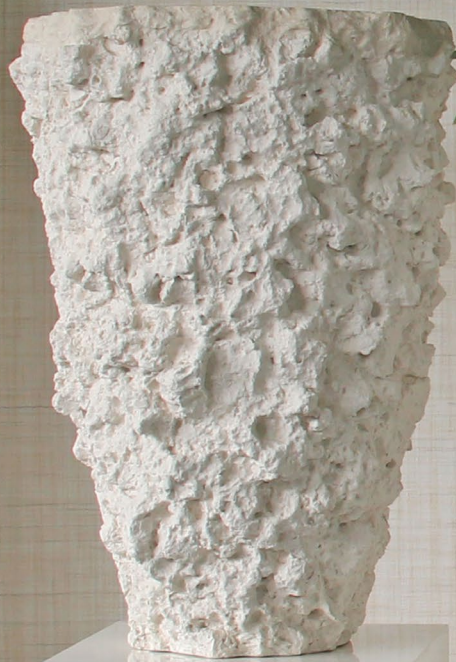

233002 Sawa White Washed Small

PLANTERS
FOR LIFE

Material

Lava, Capiz & Eggshell

Producten

396051 Fango White Lava Medium

396026 Polar Capiz White Blocks Medium

761112 Senza Polished Eggshell Medium

PLANTERS
FOR LIFE

Materiaal

Lava, Capiz & Raw MOP

Producten

396051 Fango White Lava Medium

396030 Polar Capiz White Blocks Small

398151 Buoy Coral Medium

PLANTERS
FOR LIFE